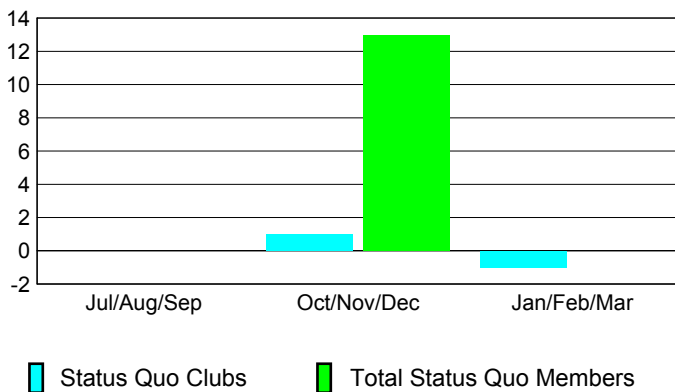

### Clubs 2007-2008

Month	New Club Goal	Actual New Clubs	Actual Dropped Clubs	Gain/Loss of Clubs	Gain/Loss of Clubs
Jul/Aug/Sep	0	0	0	0	0
Oct/Nov/Dec	1	1	0	1	0
Jan/Feb/Mar	0	-1	0	-1	0
<b>Totals</b>	<b>1</b>	<b>0</b>	<b>0</b>	<b>0</b>	<b>0</b>

### Club Results 2008-2009

Goal, New, Dropped, Gain/Loss

### Comparison of Club Gain/Loss

Current Year Compared to the Previous Year

### YTD Status Quo Clubs 2008-2009

Status Quo Clubs Compared to Status Quo Members