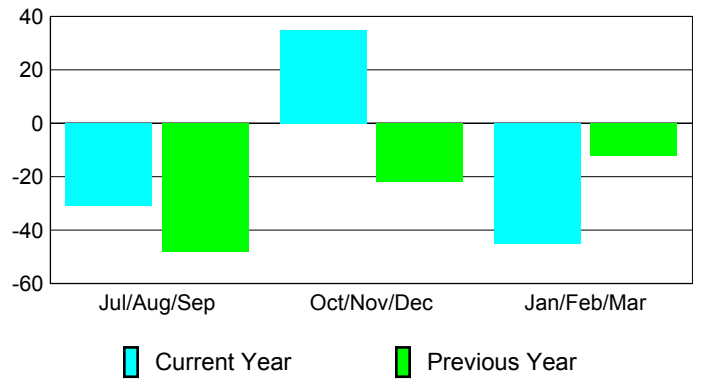

Comparison of Membership Gain/Loss

Current Year Compared to the Previous Year