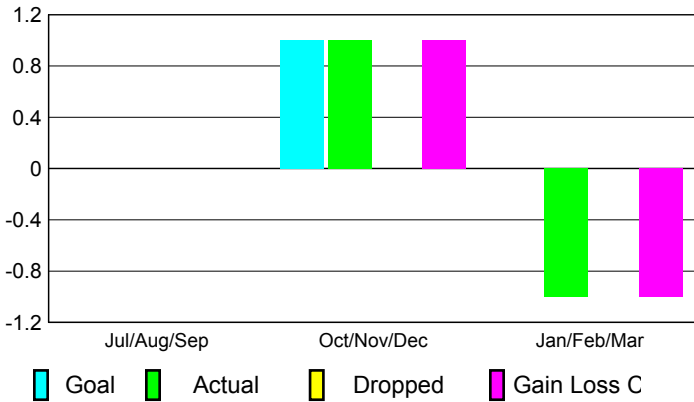

2008-2009 GMT Quarterly Report for District (or Undistricted) **District 7 I**

GMT: **LELAND KOLKMEYER**

Location: **ARKANSAS**

GMT CA: **1 & 2**

CLUBS

Club Results 2008-2009

Clubs 2007-2008

Month	New Club Goal	Actual New Clubs	Actual Dropped Clubs	Gain/Loss of Clubs	Gain/Loss of Clubs
Jul/Aug/Sep	0	0	0	0	0
Oct/Nov/Dec	1	1	0	1	0
Jan/Feb/Mar	0	-1	0	-1	0
Totals	1	0	0	0	0

Club Results 2008-2009

Goal, New, Dropped, Gain/Loss