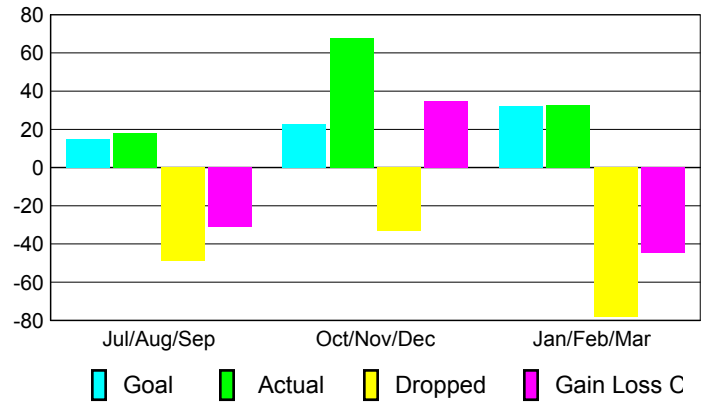

Membership Results 2008-2009

Goal, New, Dropped, Gain/Loss